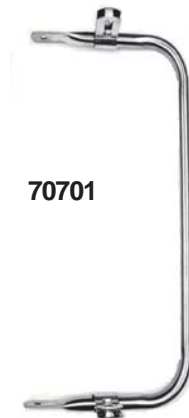

Heavy Duty Safety Yokes

- Extends mirror out from brackets
- Fits most conventional style trucks
- Can be used with West Coast Adjustable Brackets
- Extends out 9.75" with a span of 17"

70701	(5050)	Stainless Steel
70703	(5051)	Painted Black
70704		Painted White

Extra Wide Heavy Duty Safety Yokes

- For use with extra wide trailers (102")
- Fits most conventional style trucks
- Can be used with West Coast Adjustable Brackets
- Extends out 12.75" with a span of 17"

70711	(5052)	Stainless Steel
70713	(5053)	Painted Black
70714		Painted White