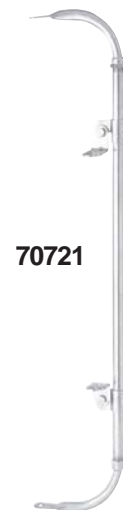

C.O.E. Heavy Duty Adjustable Safety Yoke

- For use with most West Coast Mirrors
- Extends out 6" with an adjustable span of 28" to 42"

70721	(5060)	Stainless Steel

Emergency Vehicle Adjustable Safety Yoke

- For use with most West Coast, Step Van and Convex Mirrors
- Extends out 9" with an adjustable span of 28" to 42"

70781		Stainless Steel
70784		Painted White