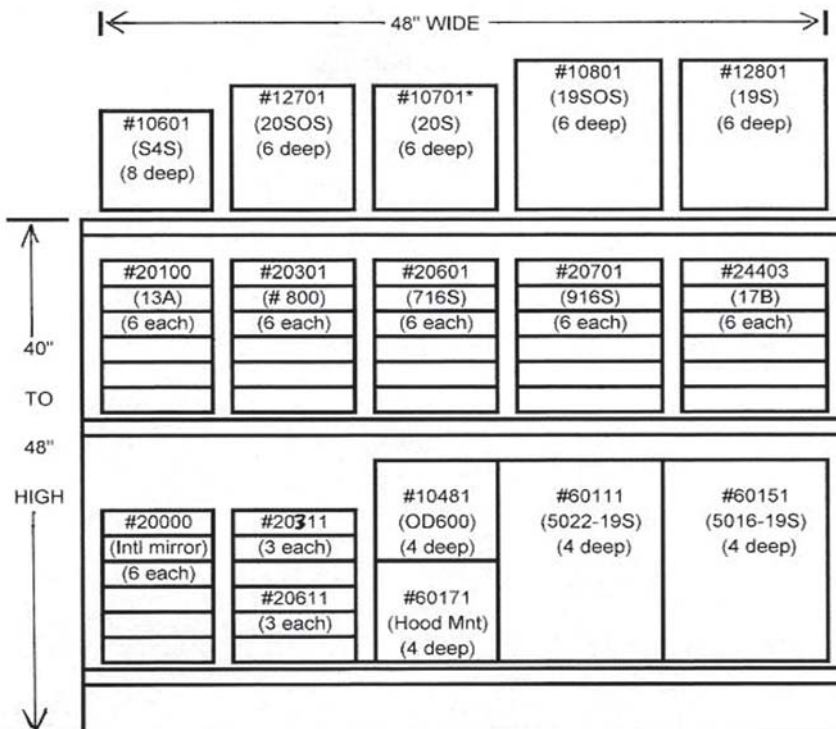

CHAM-CAL MIRROR PLAN-O-GRAM

SHELF DEPTH IS ~24" DEEP.

*NOTE- COULD SUBSTITUTE #10803 (19B) FOR #10701(20S), IF SALES ARE STRONGER ON 8" CONVEX MIRRORS.

POSITION SHELF 14" TO 21" BELOW UPPER SHELF. CAN BE STACKED 6 HIGH OR STOOD ON END 6 DEEP. ADJUST SHELF HEIGHT TO 21" FROM TOP SHELF IF STANDING PRODUCT ON END.

POSITION SHELF 24" BELOW UPPER SHELF

BOTTOM SHELF ITEMS CAN BE STACKED OR STOOD ON END AS SHOWN. PRODUCT MIX CAN BE CHANGED AT DEALER DISCRETION.