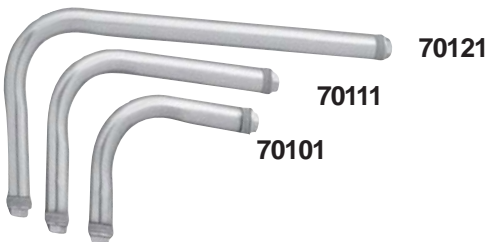

Extension Brackets for Tripod Assemblies

70841

- Extends mirror head out for added visibility when towing

70802 (7925) 4" Stainless Steel Extension, Fine Threads

70841 (7924) 4" Stainless Steel Extension, Coarse Threads
(for Cham-Cal elbows and mirrors)

70101 (307S) 4.5" Offset Elbow Extension, Stainless Steel

70104 (307W) 4.5" Offset Elbow Extension, Painted White

70111 (310S) 7.5" Offset Elbow Extension, Stainless Steel

70121 (312S) 11.5" Offset Elbow Extension, Stainless Steel