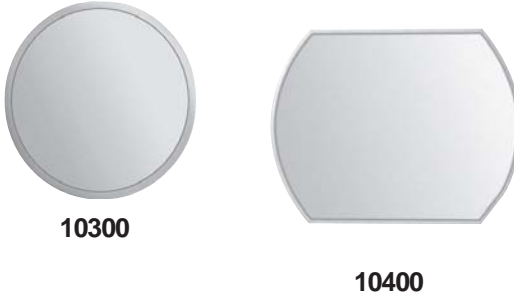

Stick-On Convex Mirrors

- Easily attaches to existing mirror to eliminate blind spots
- Corrosion resistant aluminum housing
- Adhesive back tape for quick installation included

10100	(S2)	2" Round Mirror
10103	(S2-3)	2" Round Mirror, BULK Pack
10200	(S3)	3" Round Mirror
10203	(S3-3)	3" Round Mirror, BULK Pack
10300	(S16)	3.75" Round Mirror
10303	(S16-3)	3.75" Round Mirror, BULK Pack
10400	(S160)	4" x 5.5" Rectangular Mirror
10403	(S160-3)	4" x 5.5" Rectangular Mirror, BULK Pack

5" Convex Mirrors

- L bracket included
- 5/16" Adjustable female ball stud and bolt
- Glass mounted in ozone resistant vinyl